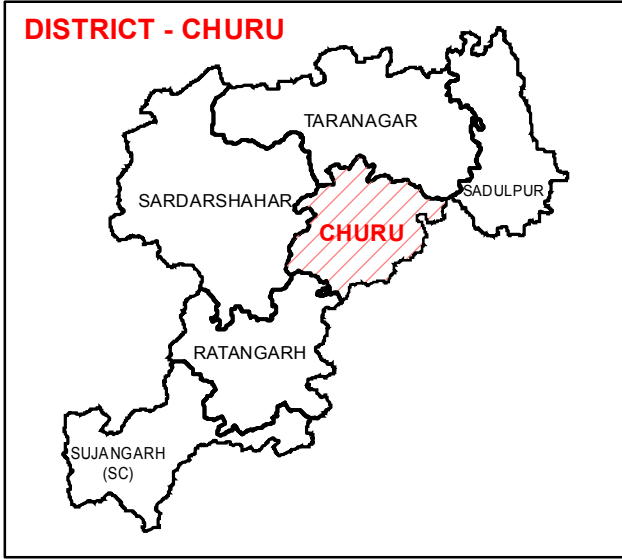

ASSEMBLY CONSTITUENCY - CHURU-22

DISTRICT - CHURU

Legend

- District Headquarter
- Ⓧ Tehsil Headquarter
- Ⓡ ILR Headquarter
- P Patwar Circle Headquarter
- Tehsil Boundary
- ILR Circle Boundary
- Patwar Circle Boundary
- Village Boundary