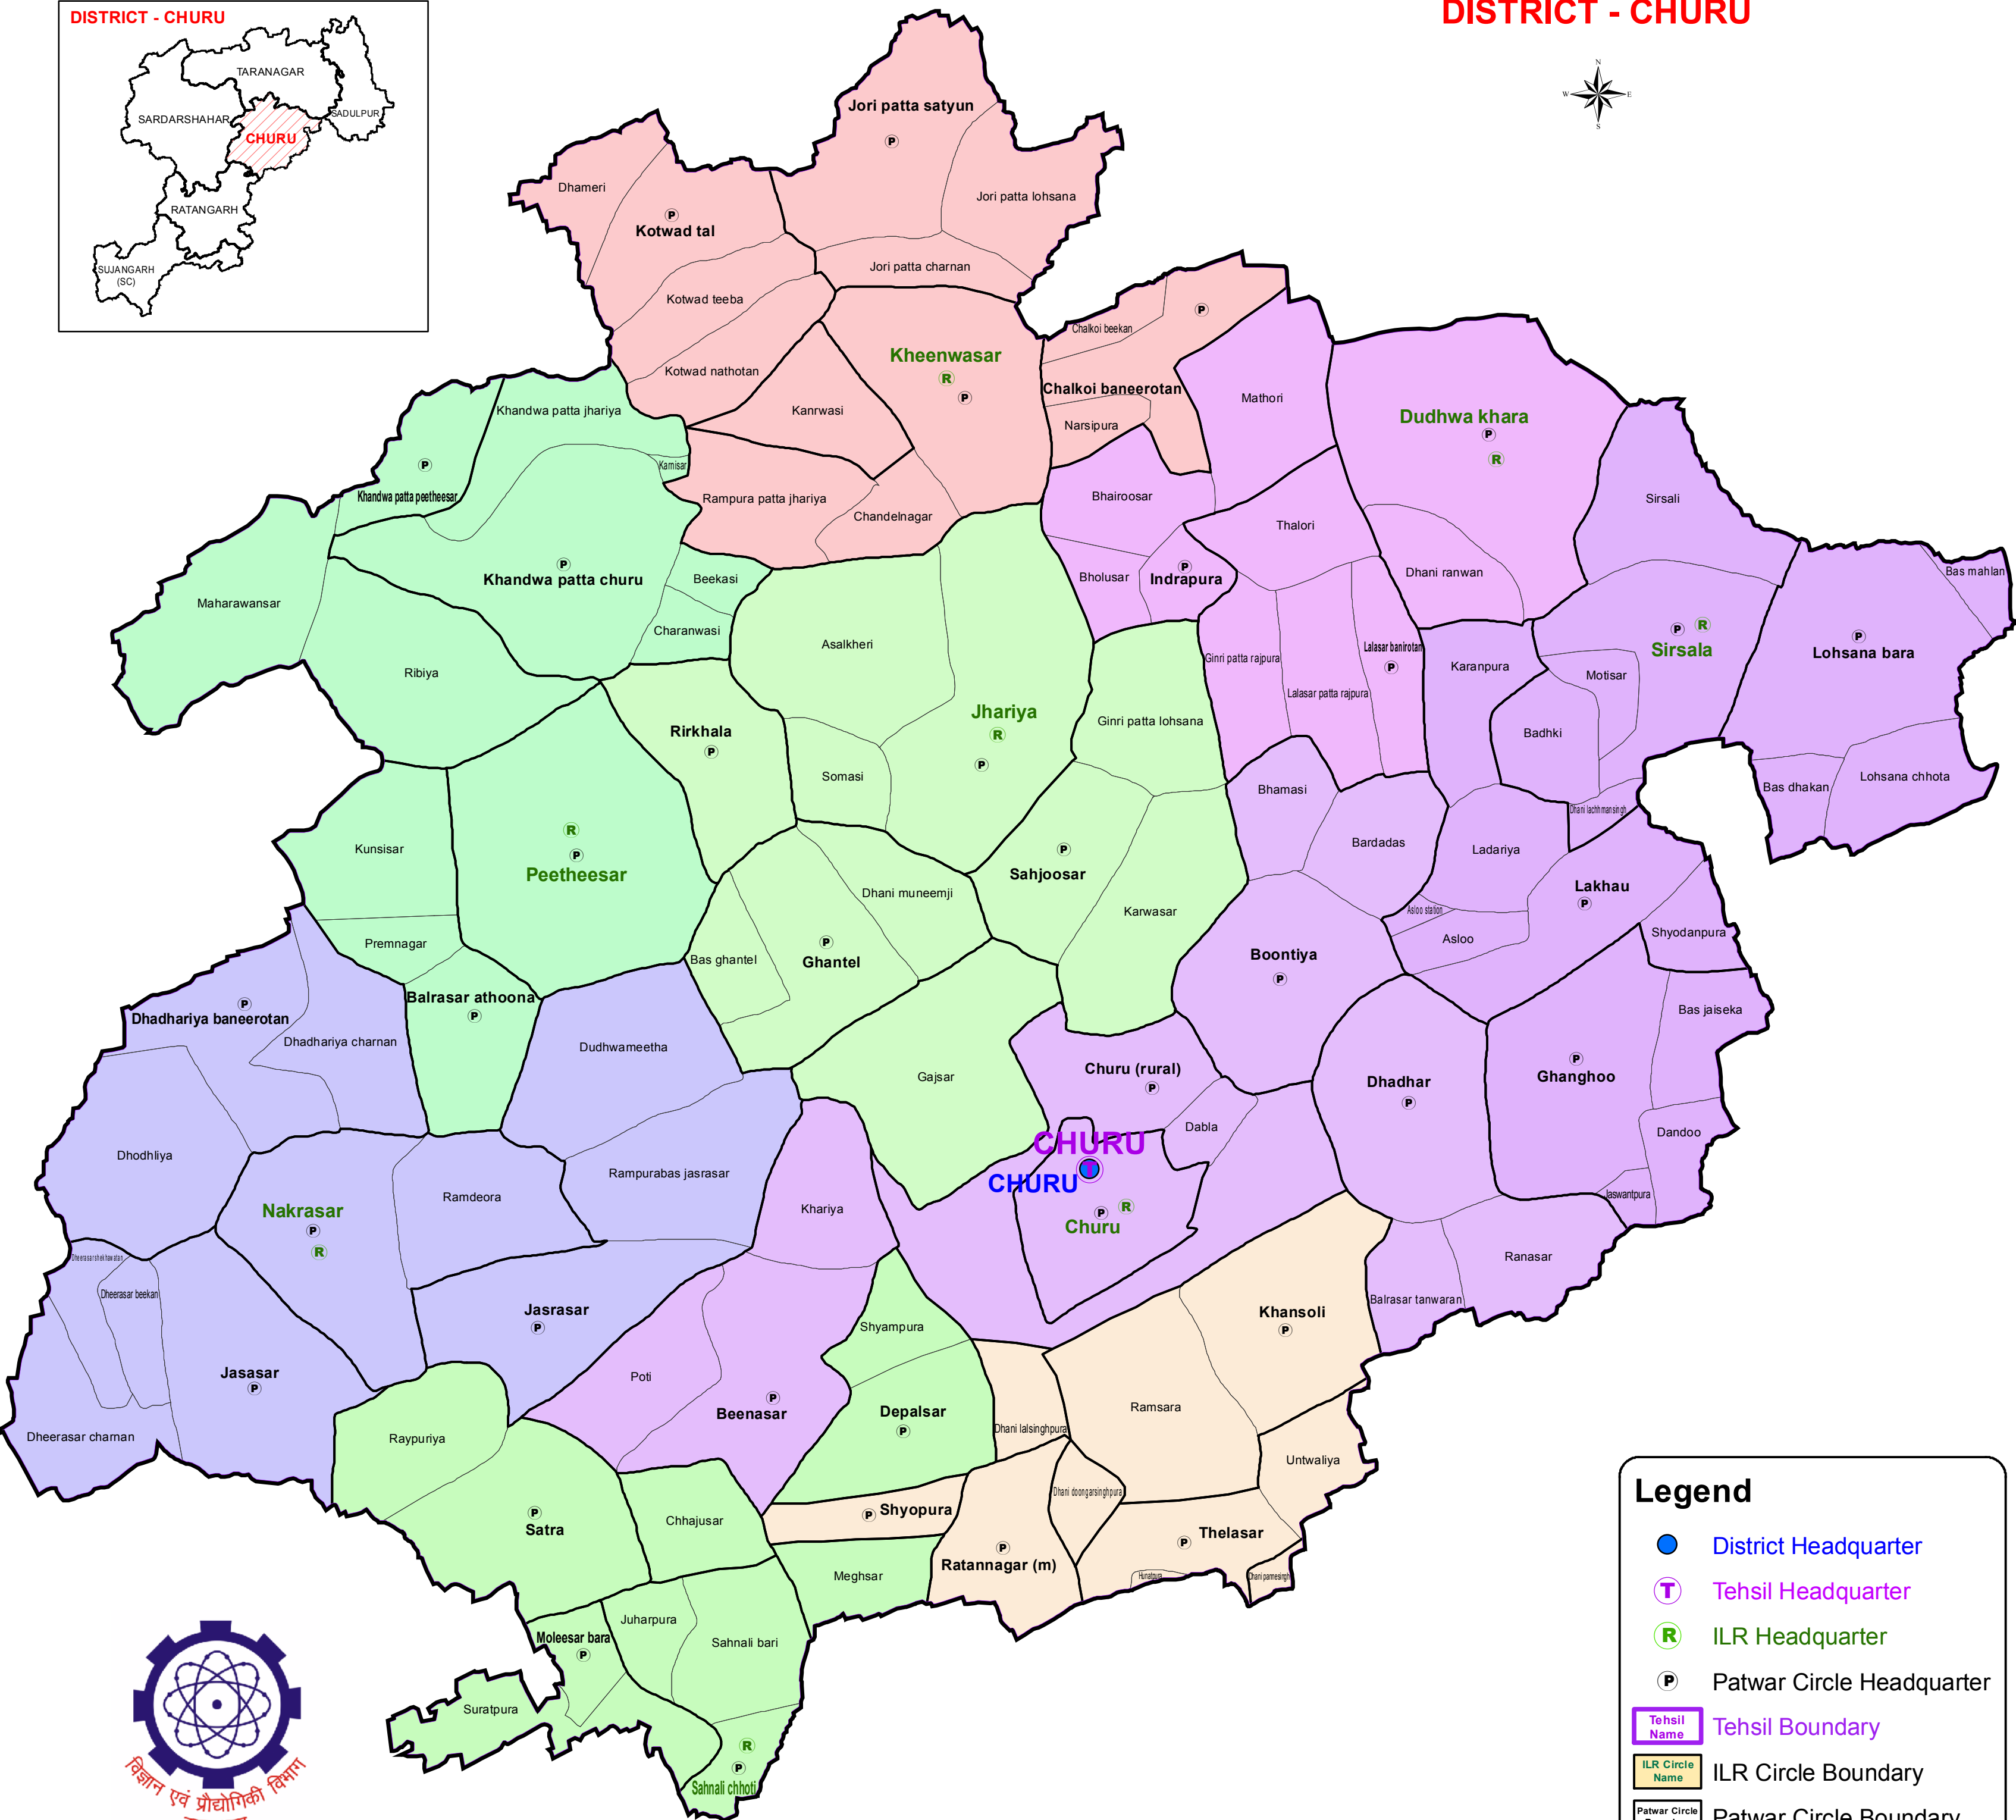

ASSEMBLY CONSTITUENCY - CHURU-22

DISTRICT - CHURU

Legend

- District Headquarter
- Ⓧ Tehsil Headquarter
- Ⓡ ILR Headquarter
- P Patwar Circle Headquarter
- Tehsil Boundary
- ILR Circle Boundary
- Patwar Circle Boundary
- Village Boundary